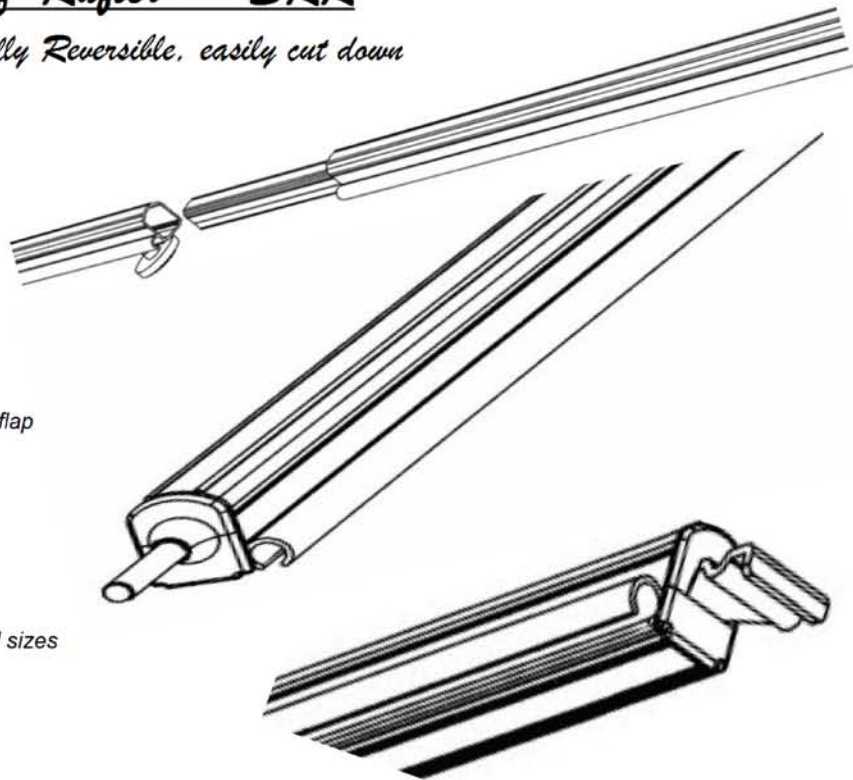

### ***Straight Roof Rafter - SRR***

*Fully Reversible, easily cut down*

*Assists vinyl tension when in use*

*Straightens the roller when in use by both Annex and shades*

*Helps in eliminating rain collection*

*Assists in reducing wind flap during windy times*

*Installed in minutes by the home handy man*

*Adjustable to fit all Roll Out Awning sizes  
Easy to cut down to fit all sizes*

*User friendly and easily stored when not in use*

*All fitting parts supplied*

*Storage bag available*

- Powder coated for durability and good looking appearance

- Easily removed and stored in the front boot.

- Easily cut down to fit even the smallest of ROA's