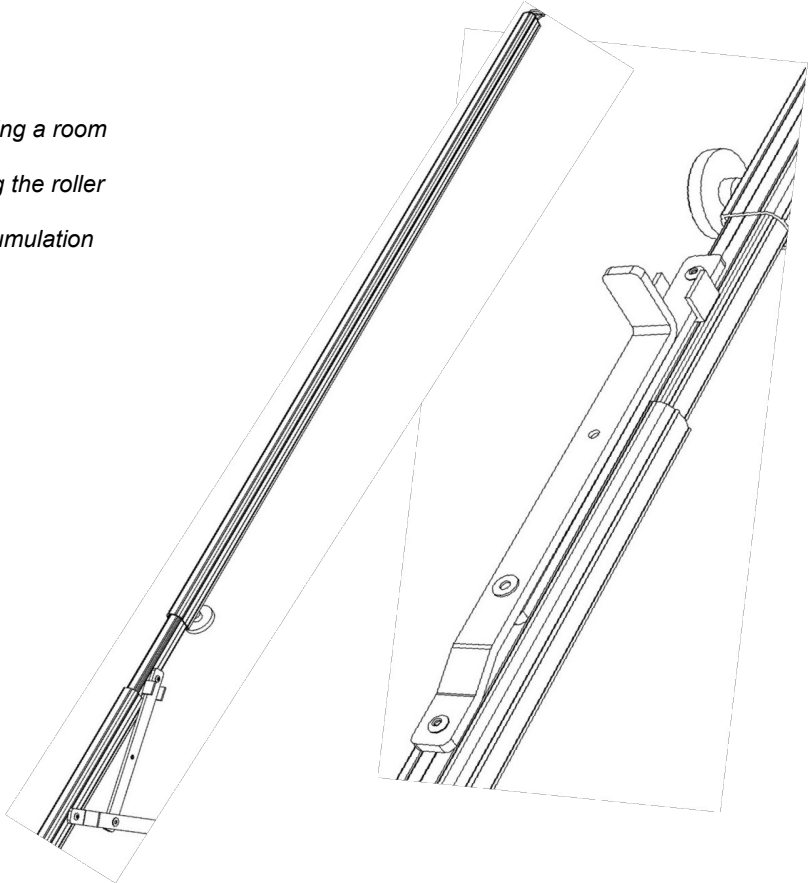

grasshopperoutdoors.com.au

Information Sheet:-

Straight Roof Tension Rafter - SRTR

Assists vinyl tension when in use

Exclusive Sail Track allows for adding a room

Tensioner assists with straightening the roller

Helps in eliminating rain water accumulation

Assists in Reducing vinyl flapping during windy times

Can be used in the middle or at either end. **Fully Reversible**

Installed in minutes by the home handy man

Self adjusting to fit all Roll Out Awning sizes

User friendly and easily stored when not in use

All fitting parts supplied

Storage bag available

- Powder coated for durability and good looking appearance

- Easily removed and stored in the front boot. Storage system available

GrasshopperOutdoors SRTR

- ▶ Self adjusting Tension Rafter , User friendly.

- ▶ Fully Reversible, additional Saddles available

- ▶ Fully Removable and easily stored.

Order Number:

GH - SRTR	Straight Roof Tension Rafter- Polar White
GH - SRR Nob	Adjusting Nob
GH - SRR WB	Wall Bracket (Stainless Steel)
GH - SRR Sp	Spigot @ Roller
GH - SRR Spr-W	Spigot @ Wall
GH - SRR Bg 12	Storage bag